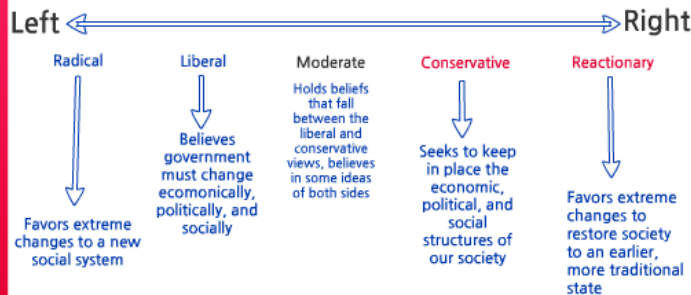

**Quick Facts:
Called "Liberals"**
Party Color is Blue
Donkey is the Mascot
Thought of as strong-willed
stubborn, and has strength

Where did the mascots come from?

POLITICAL BELIEFS

- ↑ Increase Taxes Gov't help lower and middle class
  Raise taxes on upper class
  Reduce taxes for lower class
- ↑ Increase Spending More programs for people, government
  decides where money is needed
  Good programs can make better
  standard of living
- ↑ Increase Size of Government More government due to more programs for people
- ↓ Decrease Military Strength Build relationships with other countries, protect through making friends not building weapons

Major Differences

1. **Republicans:** Pro-Life
   For Death Penalty
   Pro - Gun
2. **Democrats:** Pro - Choice
   Against Death Penalty
   Anti - Gun

Two Party System

POLITICAL SPECTRUM

POLITICAL BELIEFS

- ↓ Decrease Taxes Let people spend their own money the government should not be telling you how to spend it
- ↓ Decrease Spending Don't give "handouts", have people spend their own money. Government should not spend money on private sector issues.
- ↓ Decrease Size of Government Everyone is not the same, each state has different needs, power should be in the peoples hands, not the government
- ↑ Increase Military Strength Always have a strong military, this is where security comes. We need to be friendly to other countries but only trust ourselves

Quick Facts:
Party Color is Red
Called "Conservatives"
Elephant is the Party Mascot
Thought of as big, strong,
unmoveable, and unstoppable